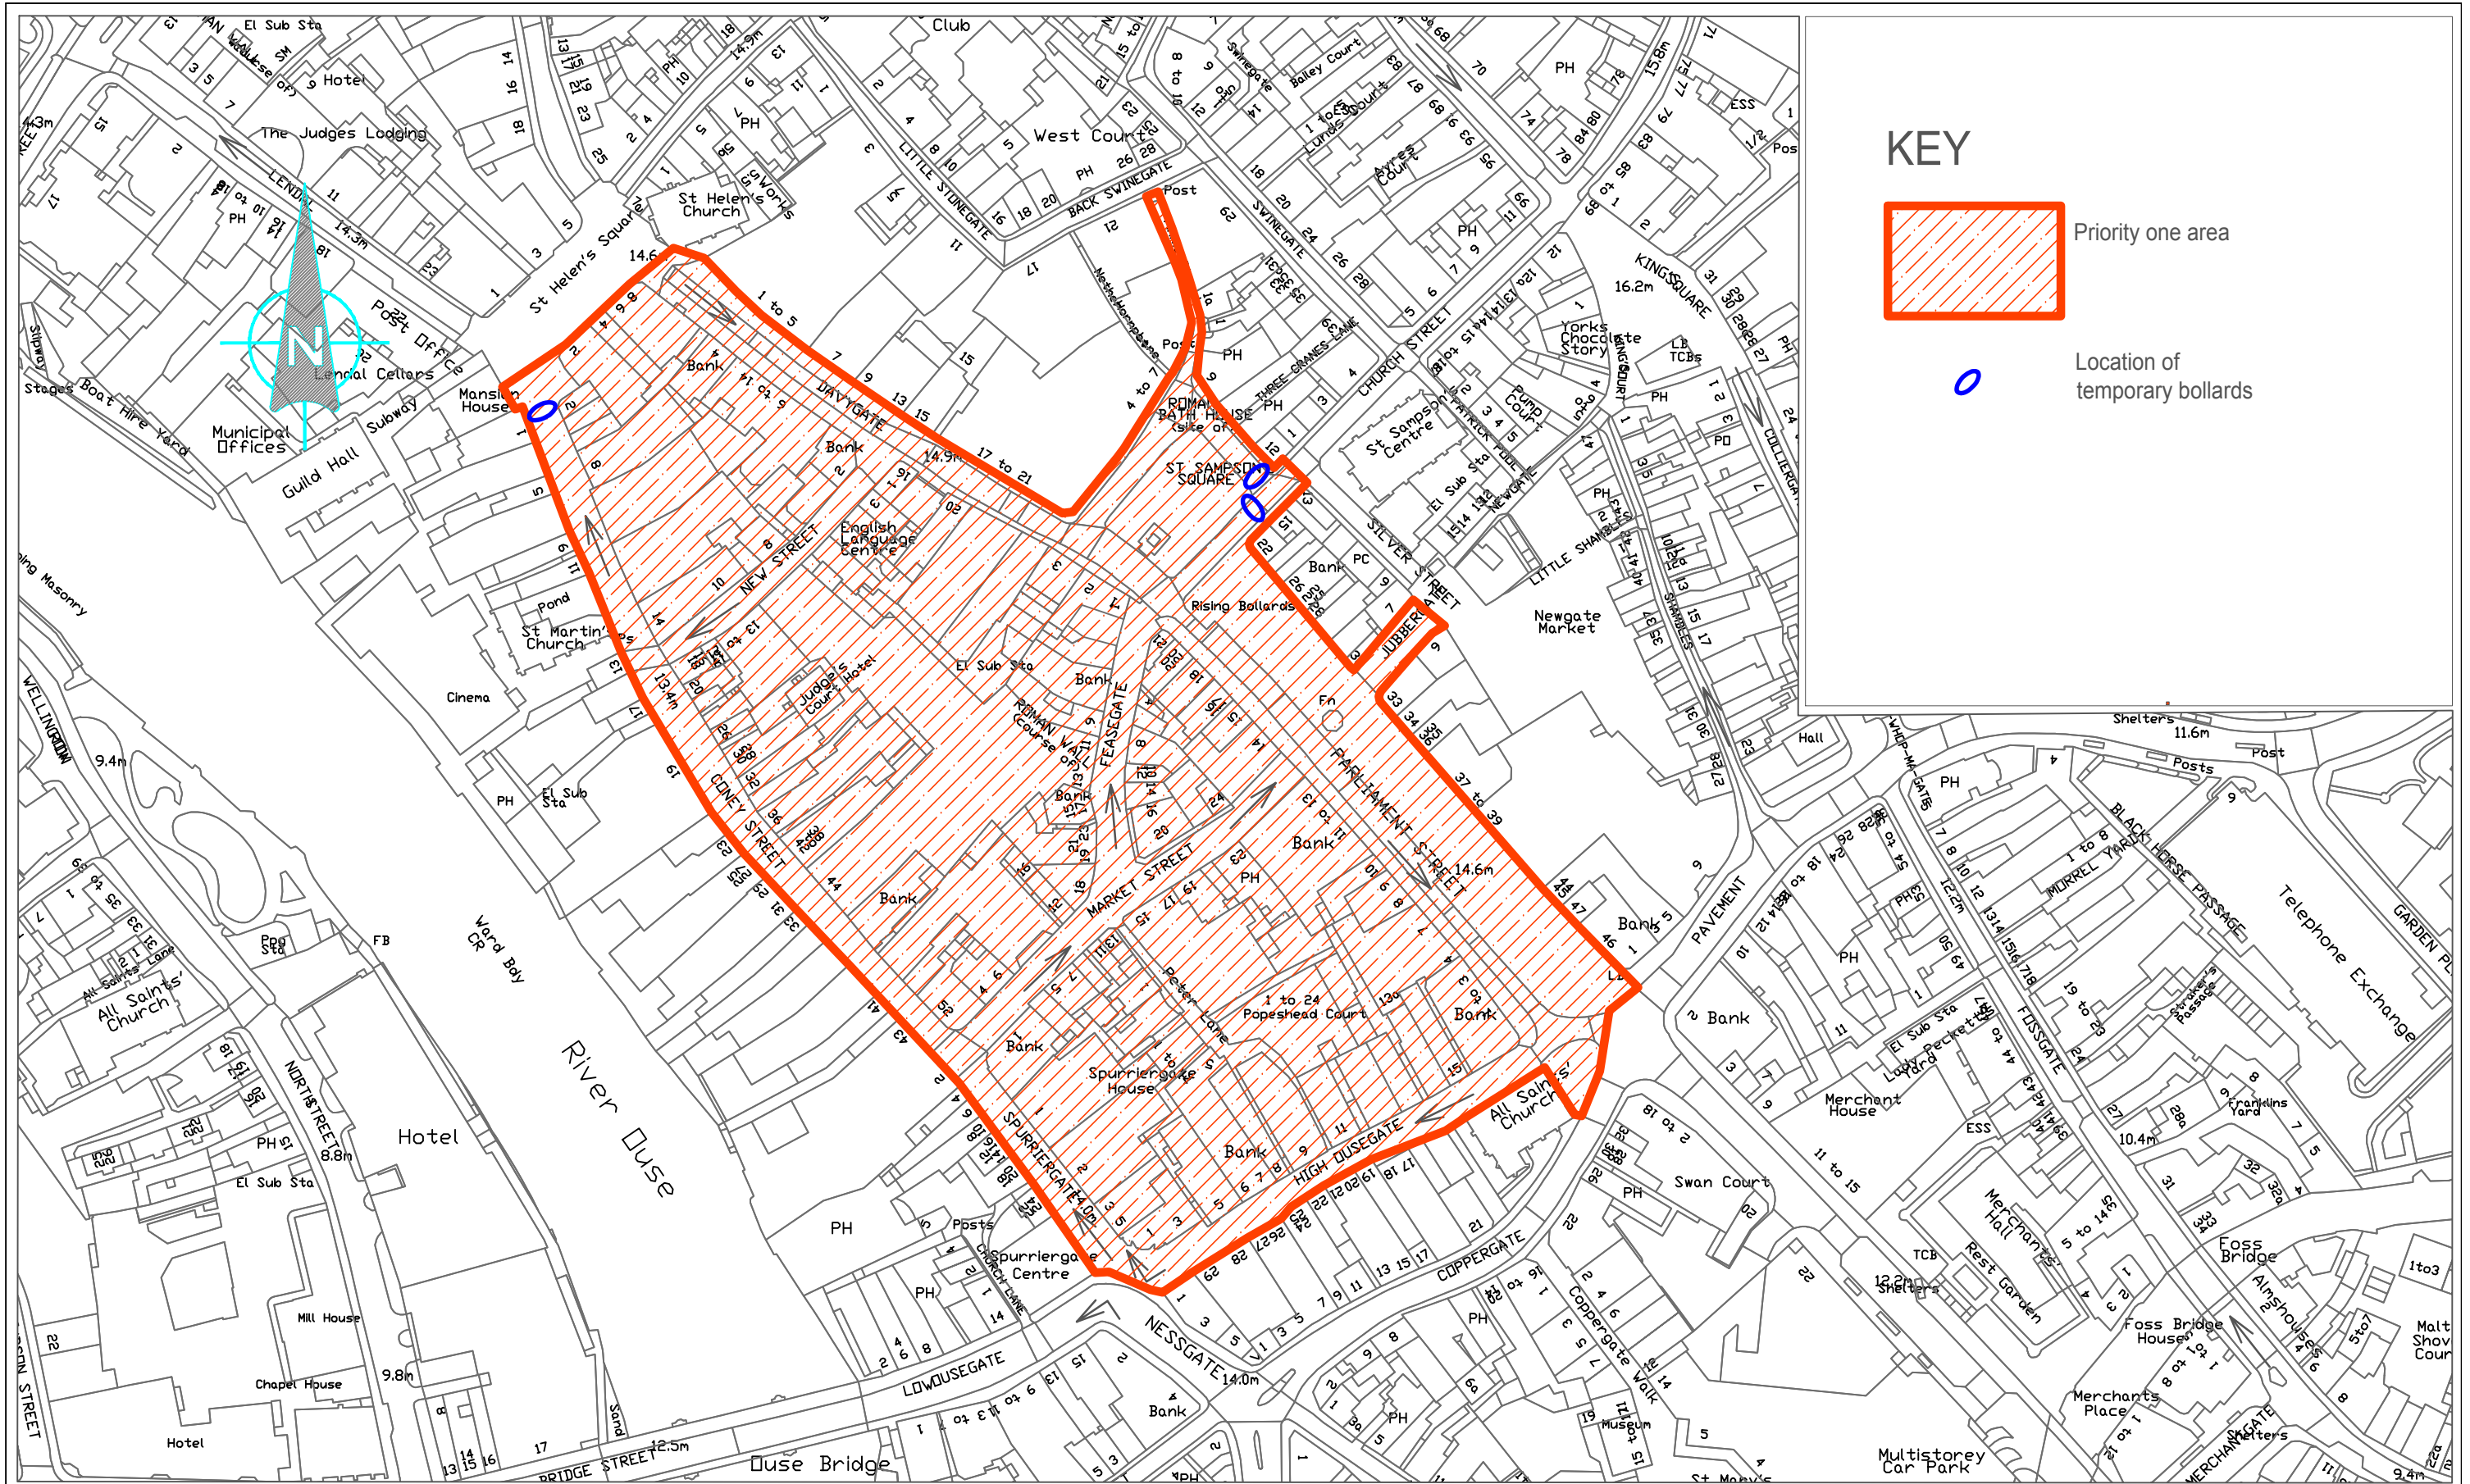

Annex A

©CROWN COPYRIGHT. City of York Council OS Licence No. 1000 20818

L:\DOCUMENT\Transport Projects\Projects\15 - Miscellaneous Schemes\City centre access\Drawings\City centre access tier 1.dwg

 <p>CITY OF YORK COUNCIL Transport Projects Eco Depot, Hazel Court, James Street, York, YO10 3DS www.york.gov.uk</p>	INITIAL	REV	AMENDMENT	DATE	<p>City Centre Access Priority one</p>	SCALE	NTS
	DRAWN BY	CMH					
	CHECKED BY						
DATE	Aug 18	A2					